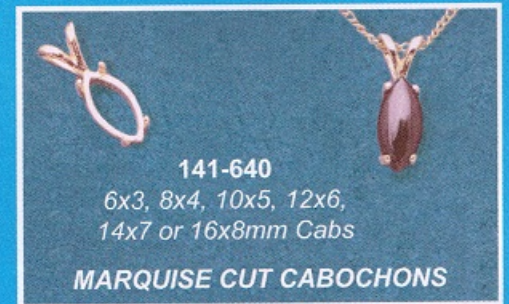

141-640

6x3, 8x4, 10x5, 12x6,
14x7 or 16x8mm Cabs

MARQUISE CUT CABOCHONS