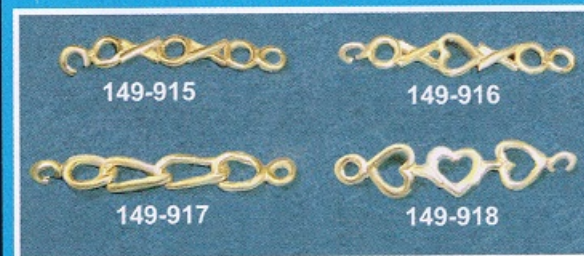

Bracelet Links...

*Featuring Links to create Custom Bracelets by
Mixing or Matching any Shapes or Sizes!*

Assemble

Link Together

Add a Clasp

Finish

Heads

Links... for Rounds...

Bracelets

Links for Ovals...

Illustrations Life-Size

Finish with a
Lobster Claw
Clasp...

248-063

Links for Emerald Cuts...

Extension Links...

*Use with all Links to Create
Custom Length Bracelets!*