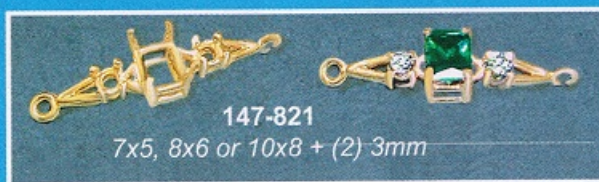

Bracelet Links...

*Featuring Links to create Custom Bracelets by
Mixing or Matching any Shapes or Sizes!*

Assemble

Link Together

Add a Clasp

Finish

Heads

Links... for Rounds...

Bracelets

Links for Ovals...

Illustrations Life-Size

Finish with a
Lobster Claw
Clasp...

248-063

Links for Emerald Cuts...

Extension Links...

*Use with all Links to Create
Custom Length Bracelets!*